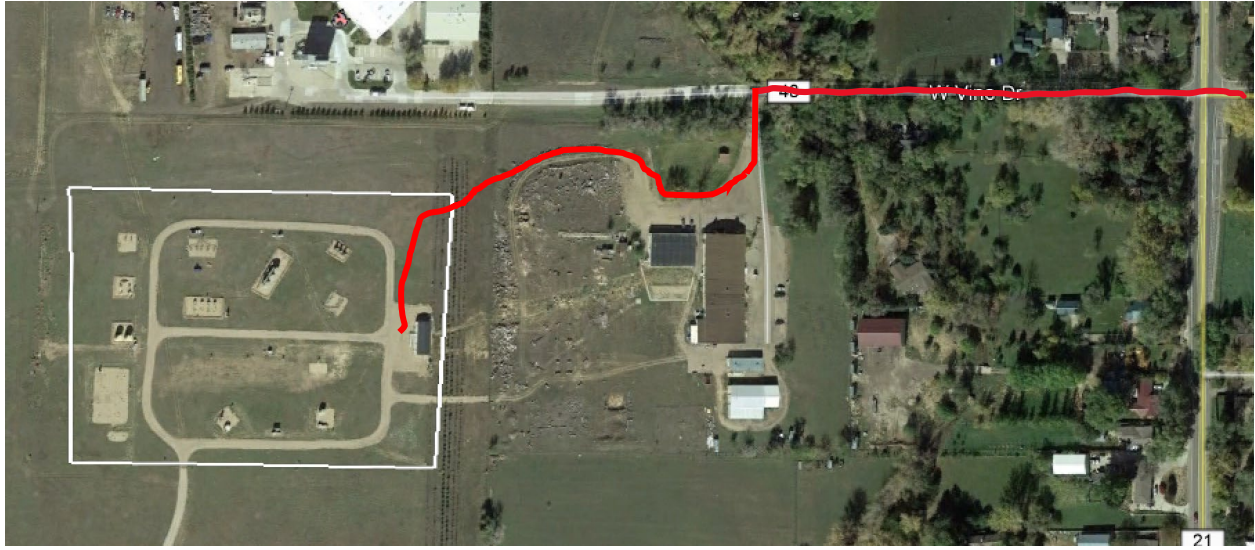

**METEC Address:
3401 West Vine Drive
Fort Collins, CO 80521**

Driving to the METEC Site- Fort Collins, CO

From I25:

1. Travel North or South on I-25
2. Follow I-25 to CO-14 W/E Mulberry Street in Larimer County. Take Exit 269B from I-25
3. Head West on Mulberry St. and continue for about 8 miles
4. Turn right (North) on Overland Trail
5. Continue for about 1 mile and turn left (West) on Vine Ave

Driving to the METEC Site- Fort Collins, CO

From Powerhouse Energy Campus:

1. Turn left onto College Ave. and get in the far right lane
2. Turn right onto Cherry St. and head west for 0.3 miles
3. Turn right onto Wood St. and head north for 0.2 miles
4. Turn left onto W Vine St and continue 2.2 miles through two roundabouts
5. Keep straight, crossing over Overland Ave.

From Overland/Vine Intersection to METEC Site

**NOTE THE POSTED SPEED LIMIT OF 10 MPH
ANY VISITORS NOT ADHERING TO SAFE DRIVING THROUGH THE FACTORY AREA
WILL NOT BE PERMITTED AT THE METEC SITE**

6. After turning onto Vine Ave, continue West for about 0.25 mile
7. The Poudre Fire Authority will be directly ahead and there is a green sign with white lettering to direct you to METEC on the left
8. **Please maintain a safe speed of 10 mph as you approach the buildings**

9. Once past the fencing on the right, turn right to follow the fence line.

10. Follow the road through the gate and into the METEC facility.

11. Pass through the gate to enter the METEC site. Park either in front of the Trailer or off to the South Side of the trailer on the grassy area.